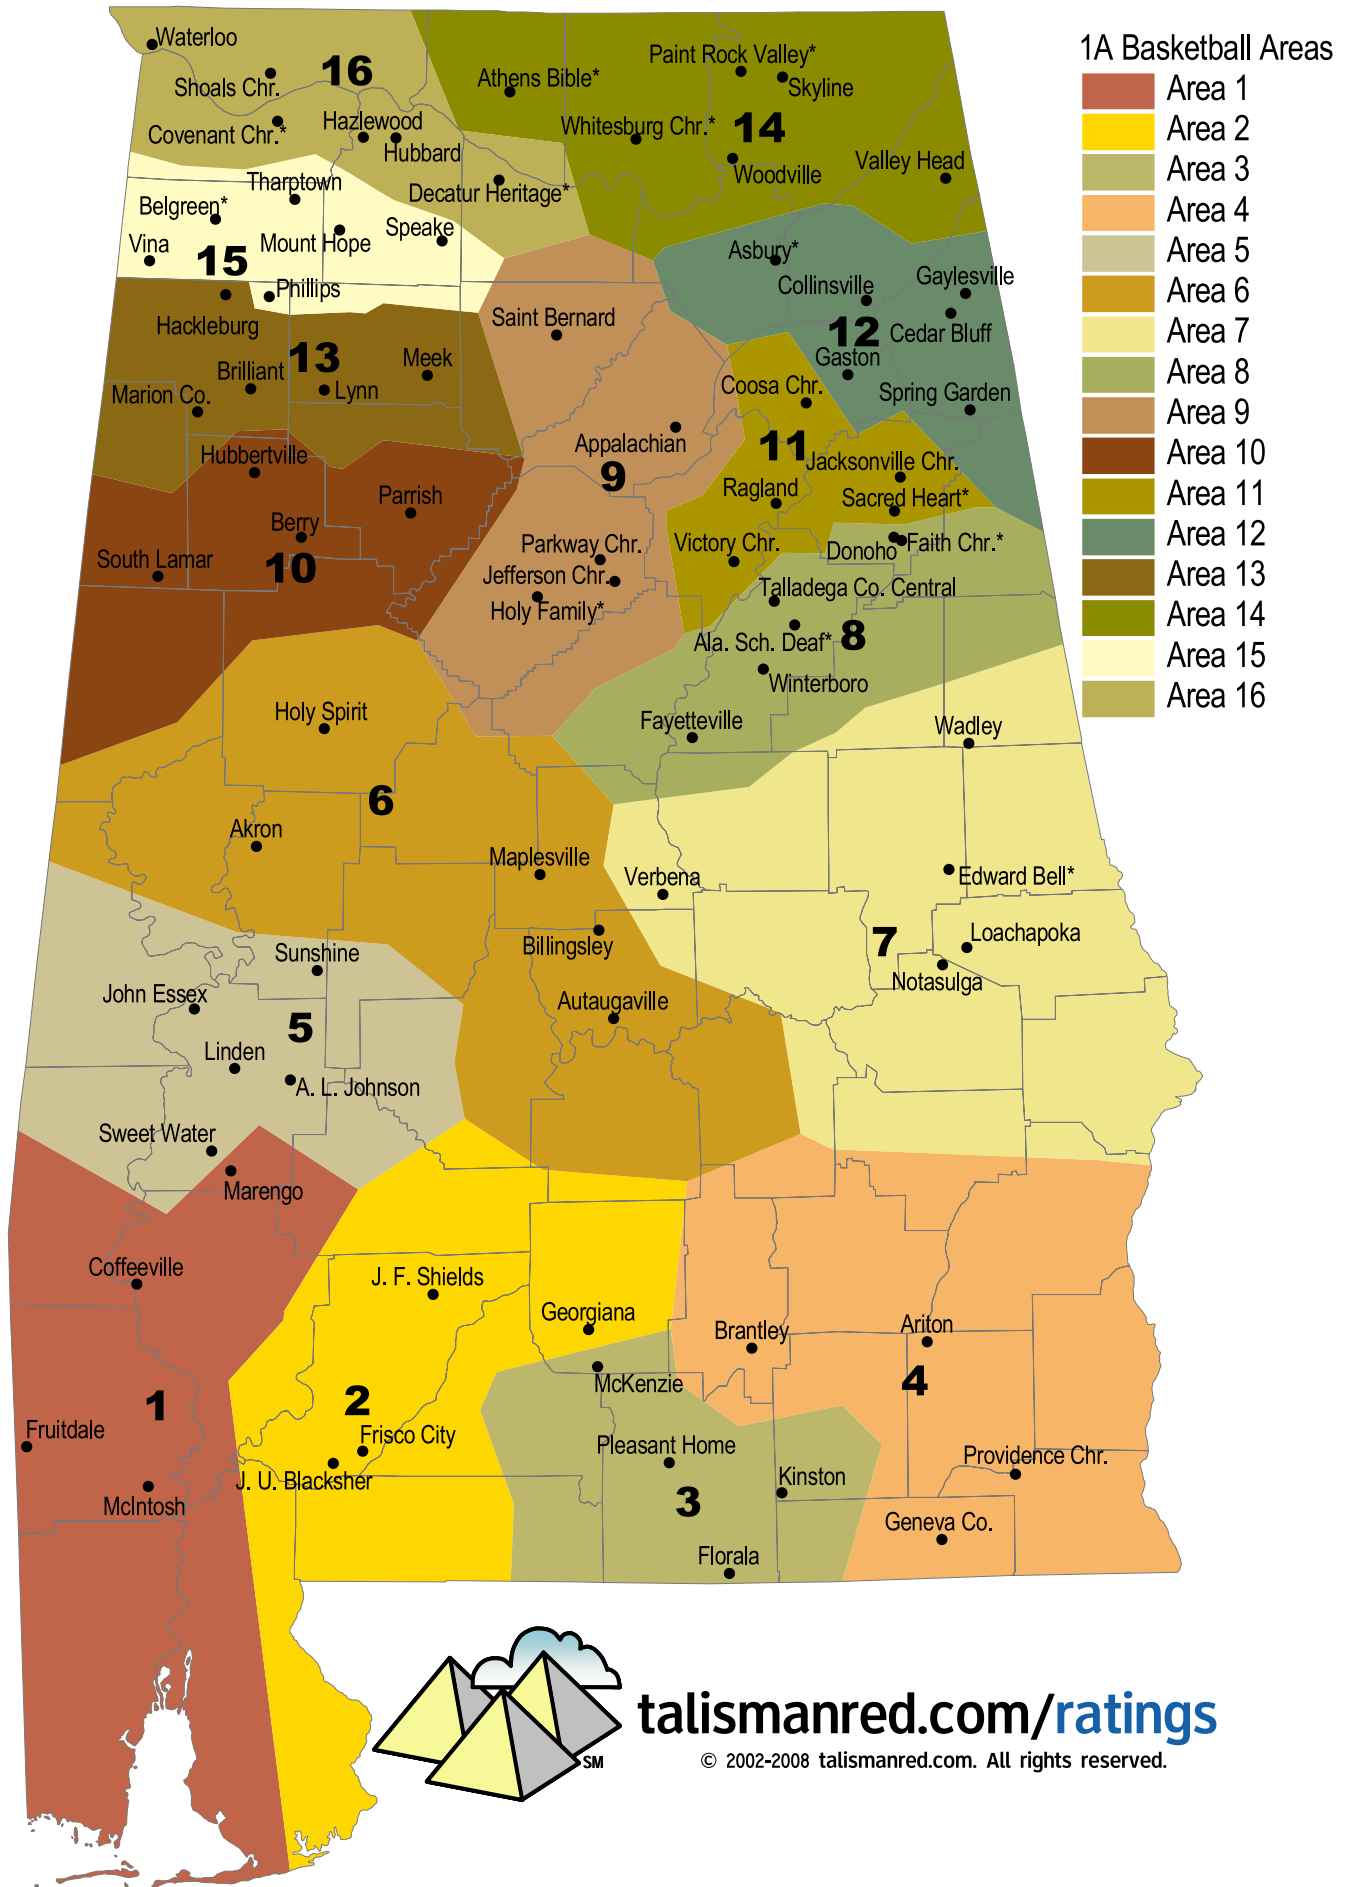

2008 Class 1A Basketball

talismanred.com/ratings

© 2002-2008 talismanred.com. All rights reserved.