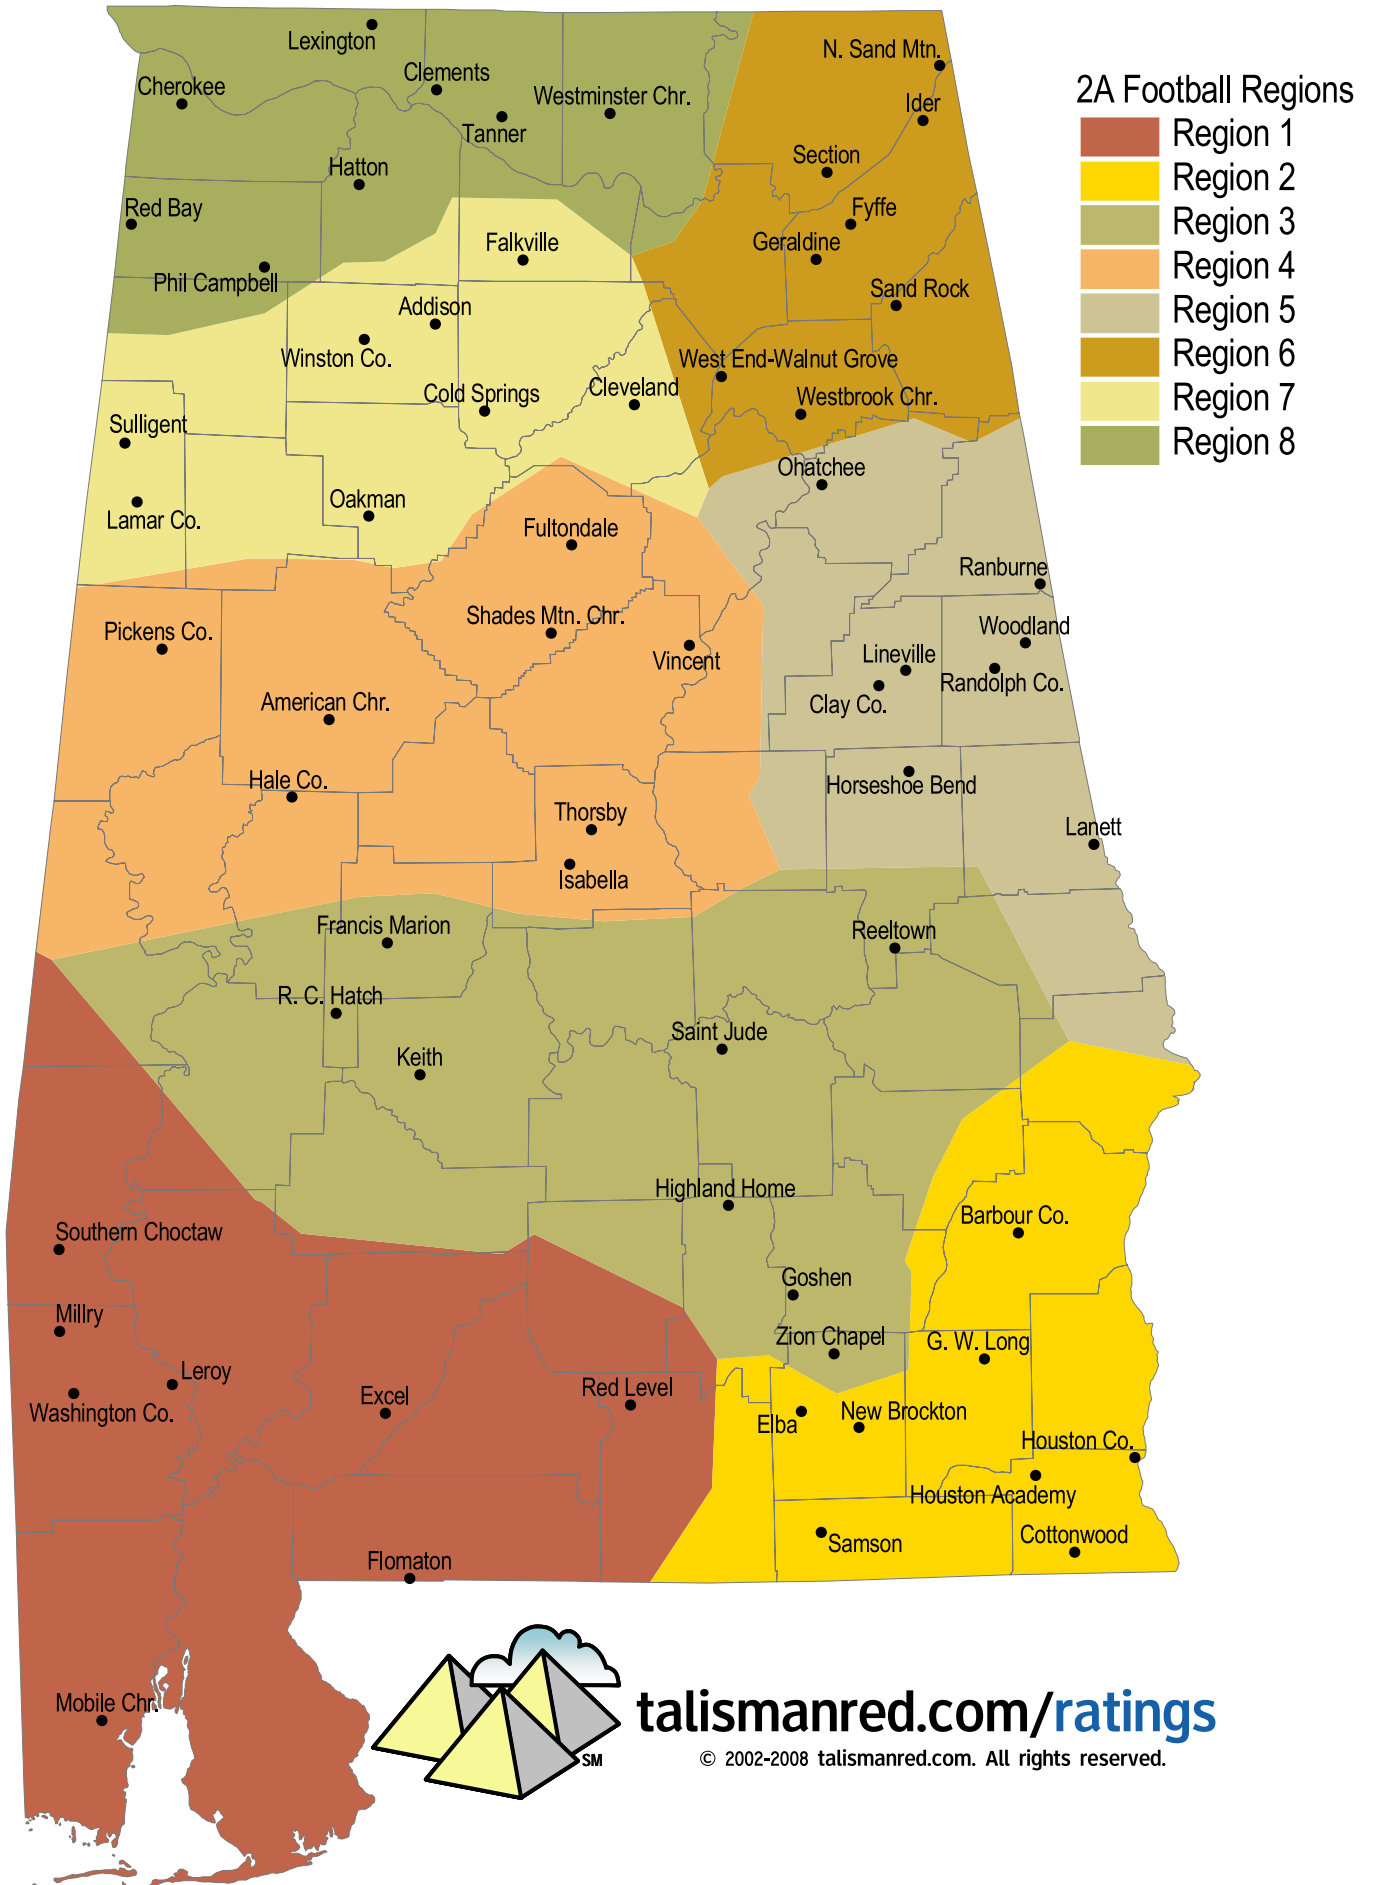

2008 Class 2A Football

talismanred.com/ratings

© 2002-2008 talismanred.com. All rights reserved.

2008-2009 ALABAMA HIGH SCHOOL FOOTBALL ALIGNMENT -- CLASS 2A

Region 1

Excel
Flomaton
Leroy
Millry
Mobile Chr.
Red Level
Southern Choctaw
Washington Co.

Region 2

Barbour Co.
Cottonwood
Elba
G. W. Long
Houston Academy
Houston Co.
New Brockton
Samson

Region 3

Francis Marion
Goshen
Highland Home
Keith
R. C. Hatch
Reeltown
Saint Jude
Zion Chapel

Region 4

American Chr.
Fultondale
Hale Co.
Isabella
Pickens Co.
Shades Mtn. Chr.
Thorsby
Vincent

Region 5

Clay Co.
Horseshoe Bend
Lanett
Lineville
Ohatchee
Ranburne
Randolph Co.
Woodland

Region 6

Fyffe
Geraldine
Ider
North Sand Mountain
Sand Rock
Section
West End Walnut Grove
Westbrook Chr.

Region 7

Addison
Cleveland
Cold Springs
Falkville
Lamar Co.
Oakman
Sulligent
Winston Co.

Region 8

Cherokee
Clements
Hatton
Lexington
Phil Campbell
Red Bay
Tanner
Westminster Chr.