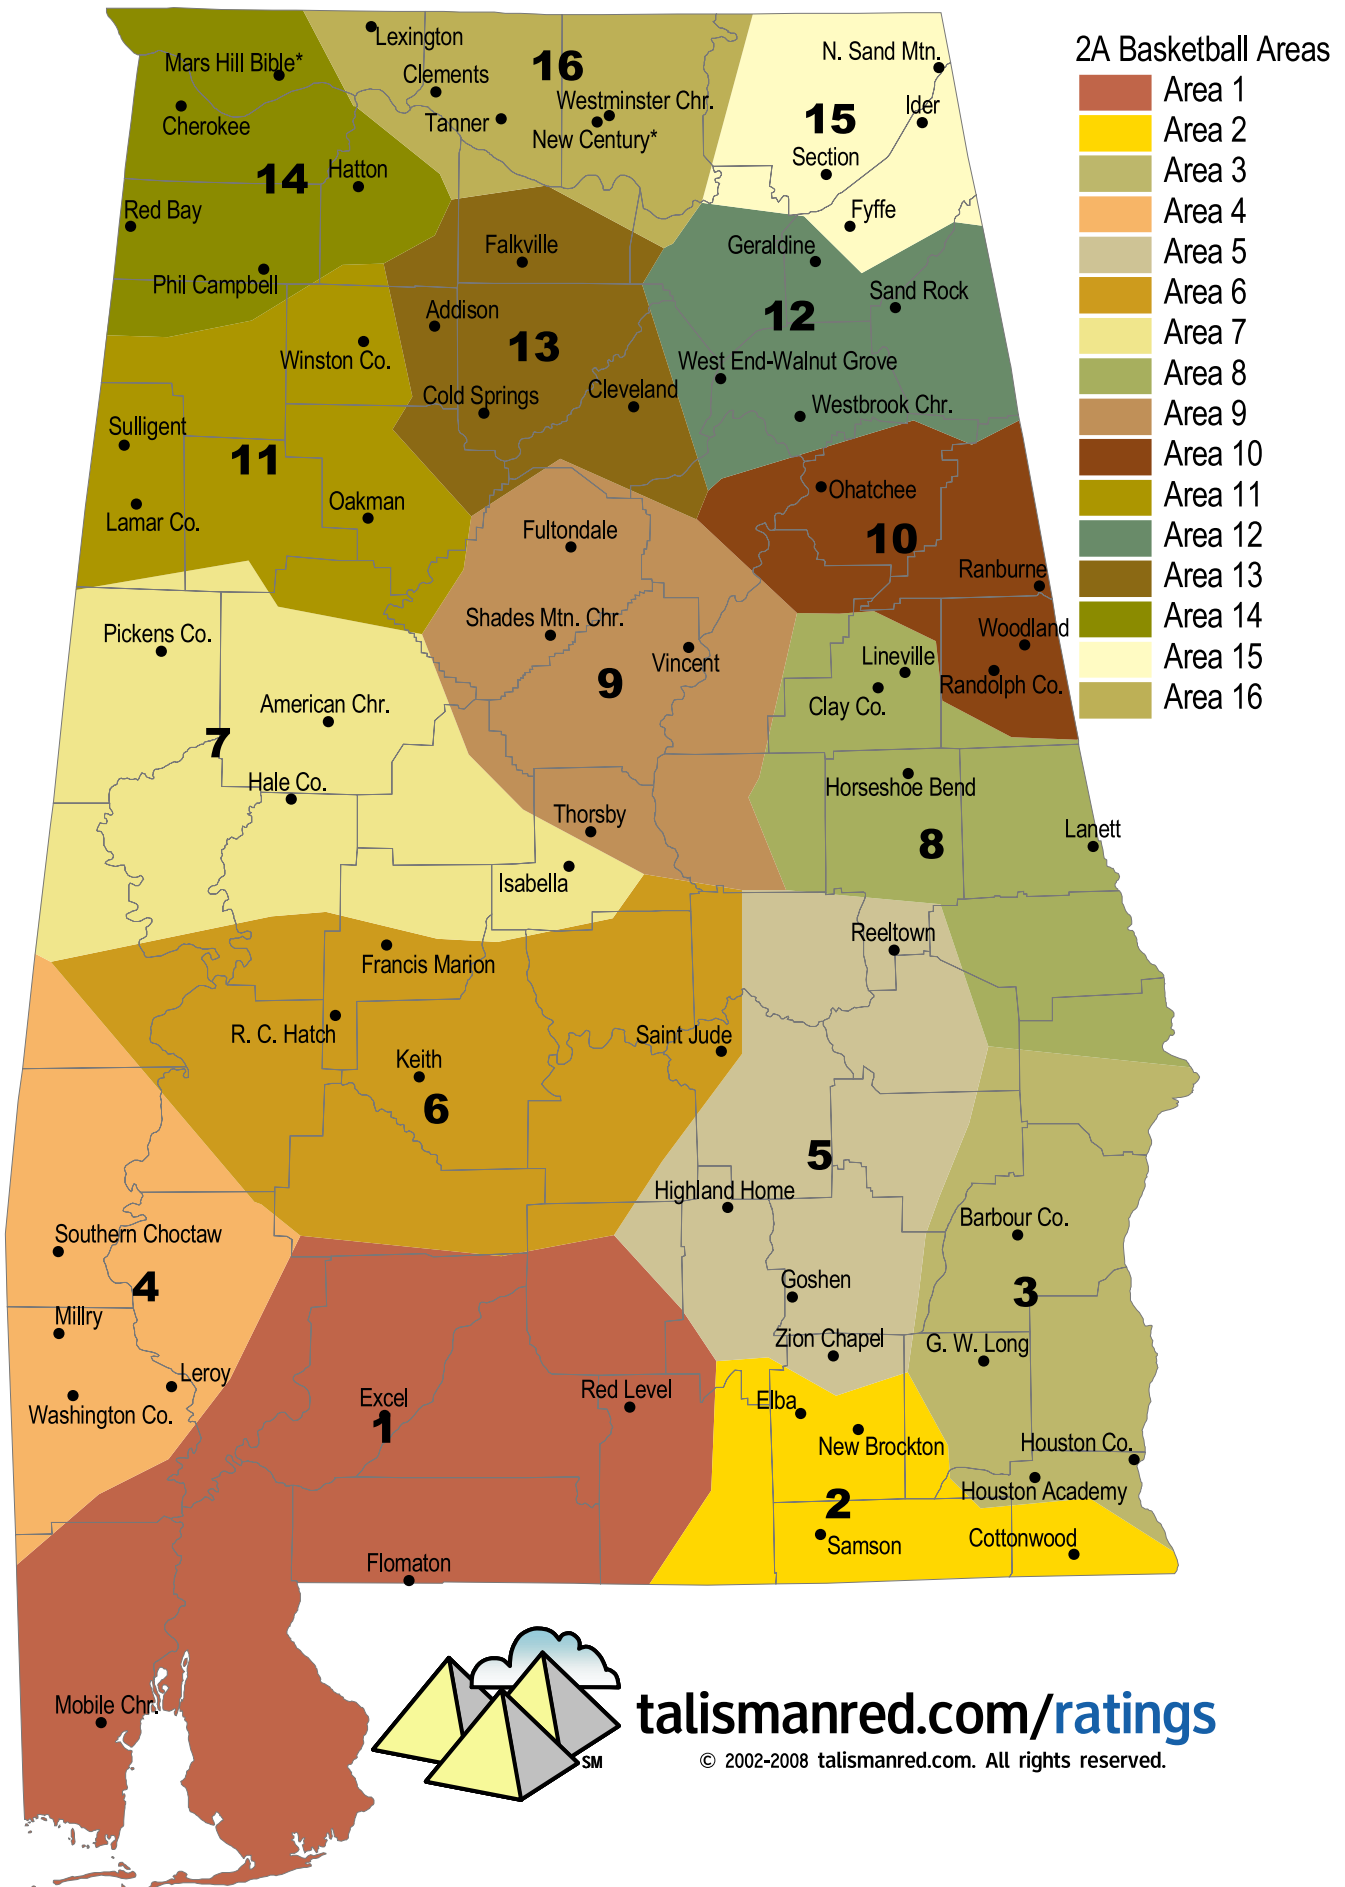

2008 Class 2A Basketball

talismanred.com/ratings

© 2002-2008 talismanred.com. All rights reserved.

2008-2010 ALABAMA HIGH SCHOOL BASKETBALL ALIGNMENT -- CLASS 2A

Area 1

Excel
Flomaton
Mobile Chr.
Red Level

Area 2

Cottonwood
Elba
New Brockton
Samson

Area 3

Barbour Co.
G. W. Long
Houston Academy
Houston Co.

Area 4

Leroy
Millry
Southern Choctaw
Washington Co.

Area 5

Goshen
Highland Home
Reeltown
Zion Chapel

Area 6

Francis Marion
Keith
R. C. Hatch
Saint Jude

Area 7

American Chr.
Hale Co.
Isabella
Pickens Co.

Area 8

Clay Co.
Horseshoe Bend
Lanett
Lineville

Area 9

Fultondale
Shades Mtn. Chr.
Thorsby
Vincent

Area 10

Ohatchee
Ranburne
Randolph Co.
Woodland

Area 11

Lamar Co.
Oakman
Sulligent
Winston Co.

Area 12

Geraldine
Sand Rock
West End Walnut Grove
Westbrook Chr.

Area 13

Addison
Cleveland
Cold Springs
Falkville