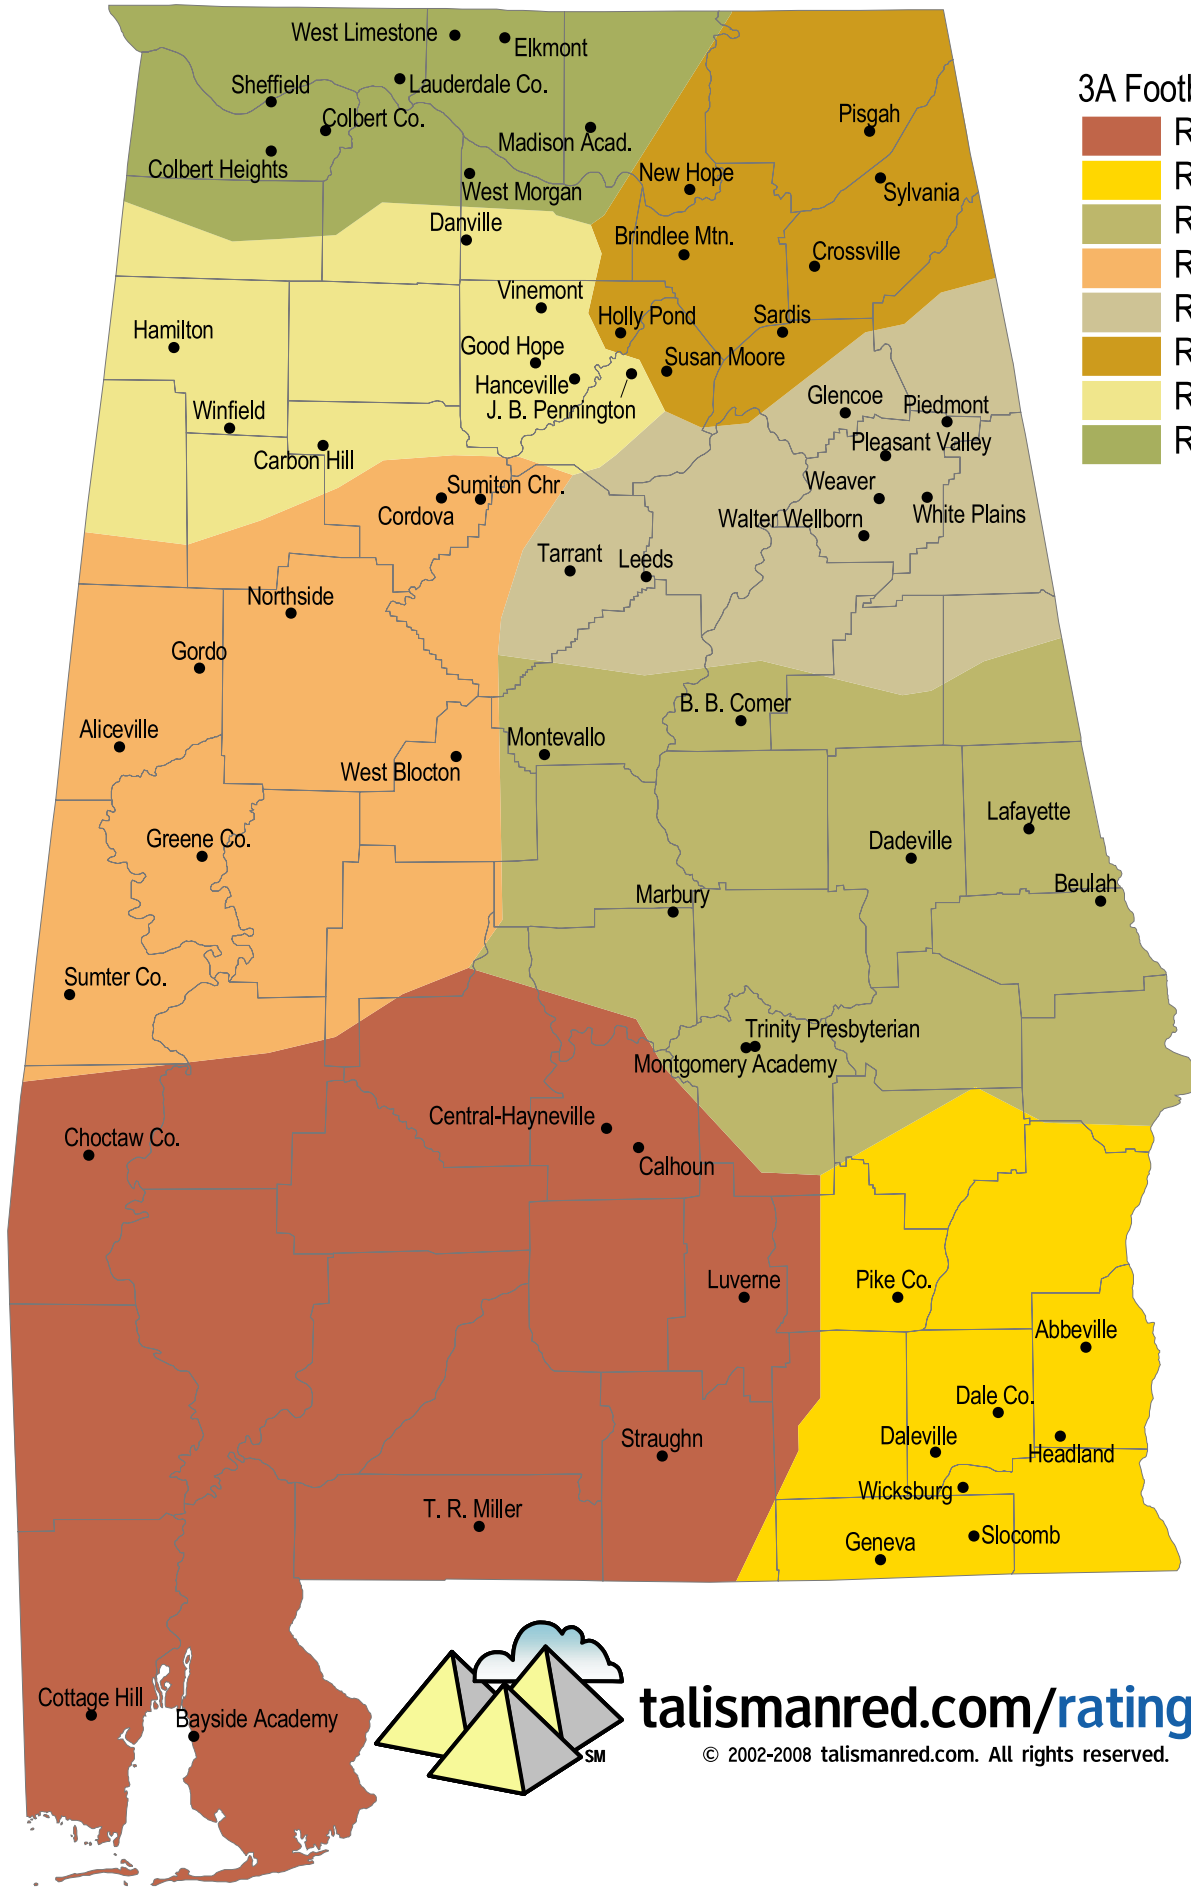

2008 Class 3A Football

3A Football Regions

- Region 1
- Region 2
- Region 3
- Region 4
- Region 5
- Region 6
- Region 7
- Region 8

talismanred.com/ratings

© 2002-2008 talismanred.com. All rights reserved.

2008-2009 ALABAMA HIGH SCHOOL FOOTBALL ALIGNMENT -- CLASS 3A

Region 1

Bayside Academy
Calhoun
Central Hayneville
Choctaw Co.
Cottage Hill
Luverne
Straughn
T. R. Miller

Region 2

Abbeville
Dale Co.
Daleville
Geneva
Headland
Pike Co.
Slocomb
Wicksburg

Region 3

B. B. Comer
Beulah
Dadeville
Lafayette
Marbury
Montevallo
Montgomery Academy
Trinity Presbyterian

Region 4

Aliceville
Cordova
Gordo
Greene Co.
Northside
Sumiton Chr.
Sumter Co.
West Blocton

Region 5

Region 8

Colbert Co.
Colbert Heights
Elkmont
Lauderdale Co.
Madison Academy
Sheffield
West Limestone
West Morgan