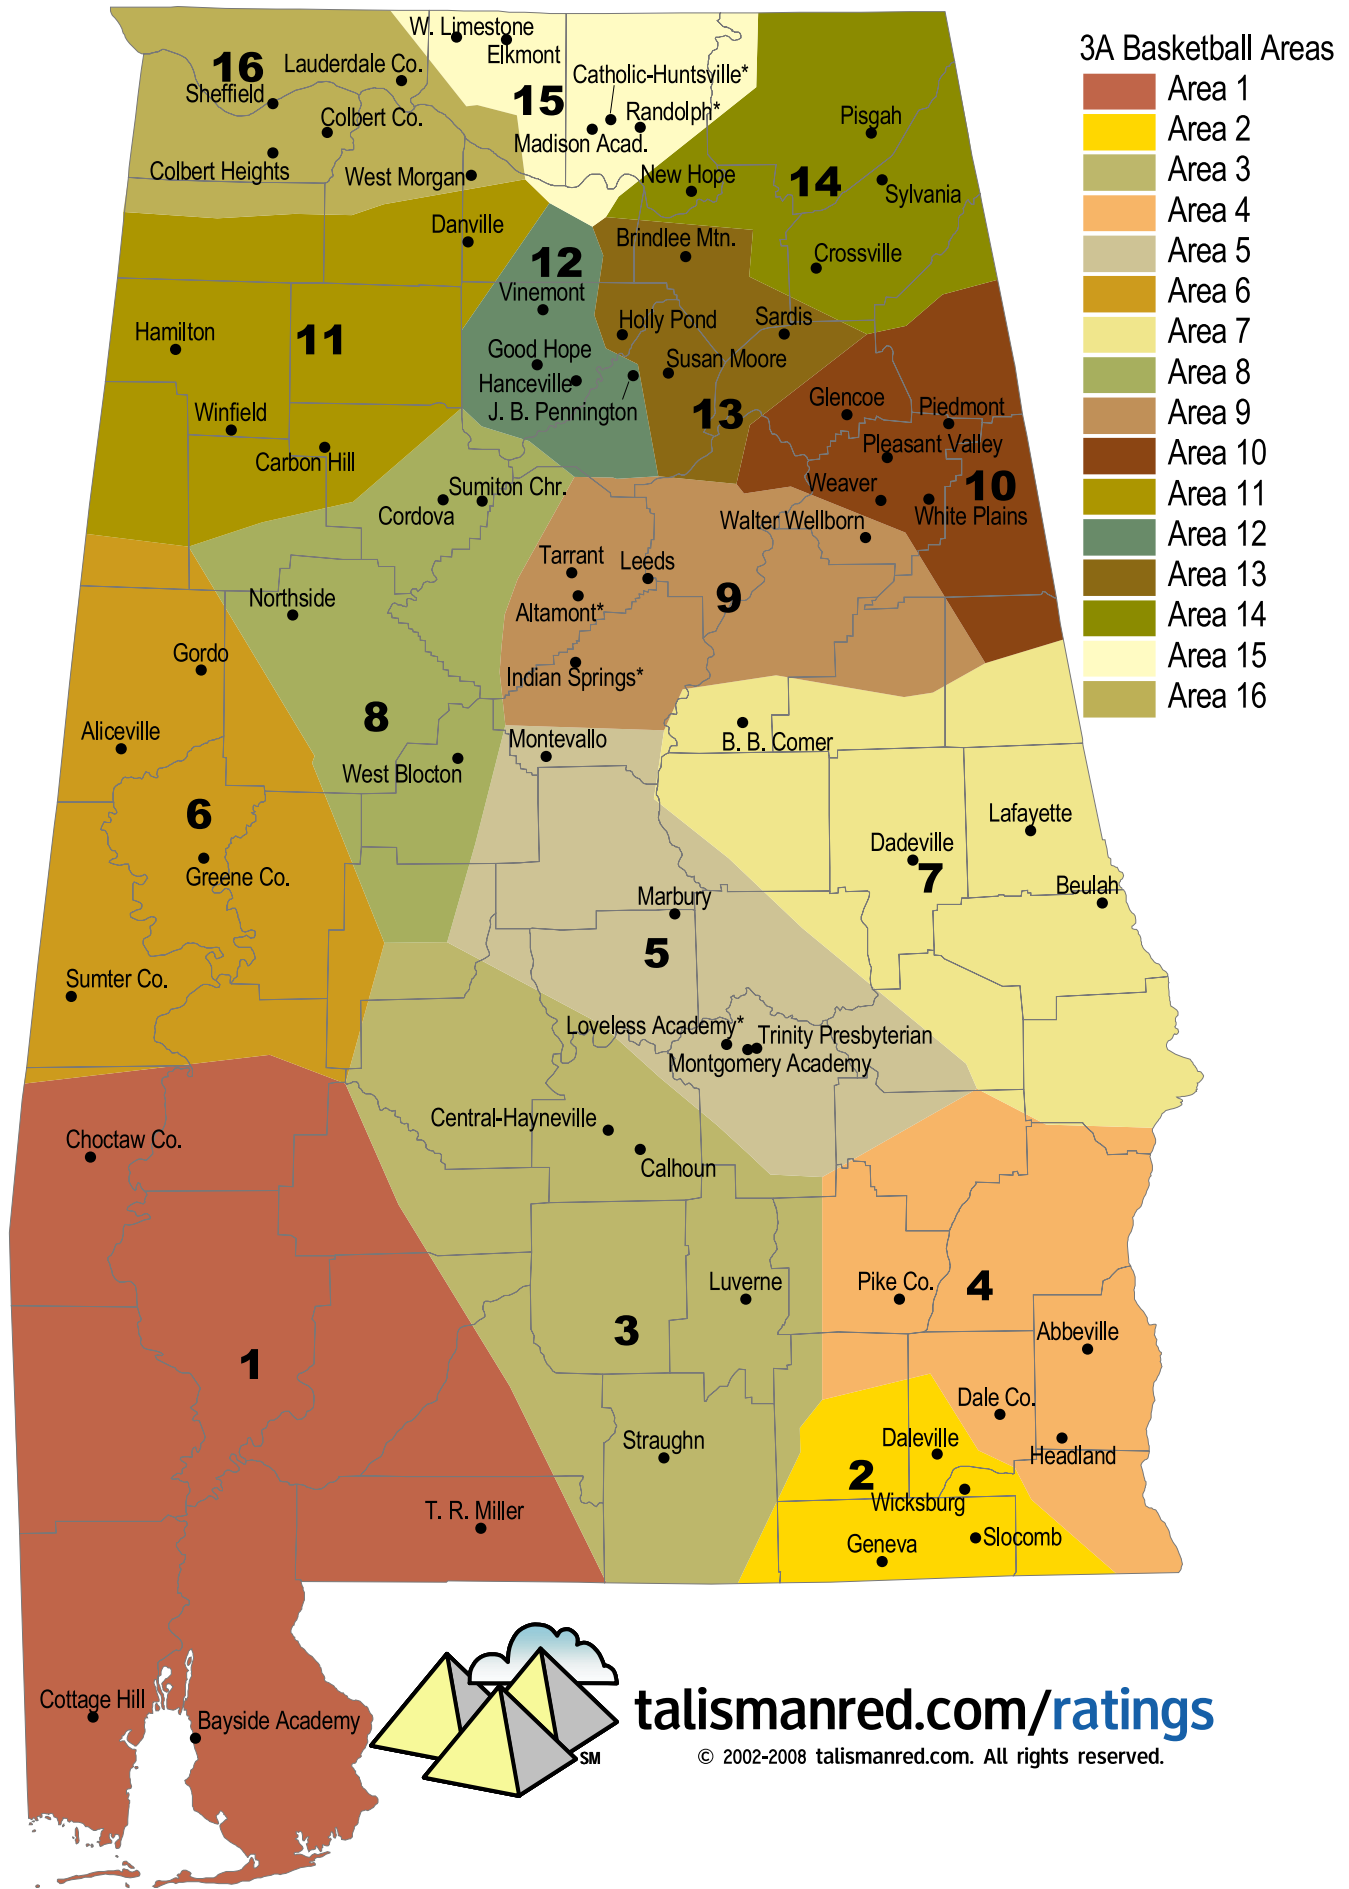

2008 Class 3A Basketball

talismanred.com/ratings

© 2002-2008 talismanred.com. All rights reserved.