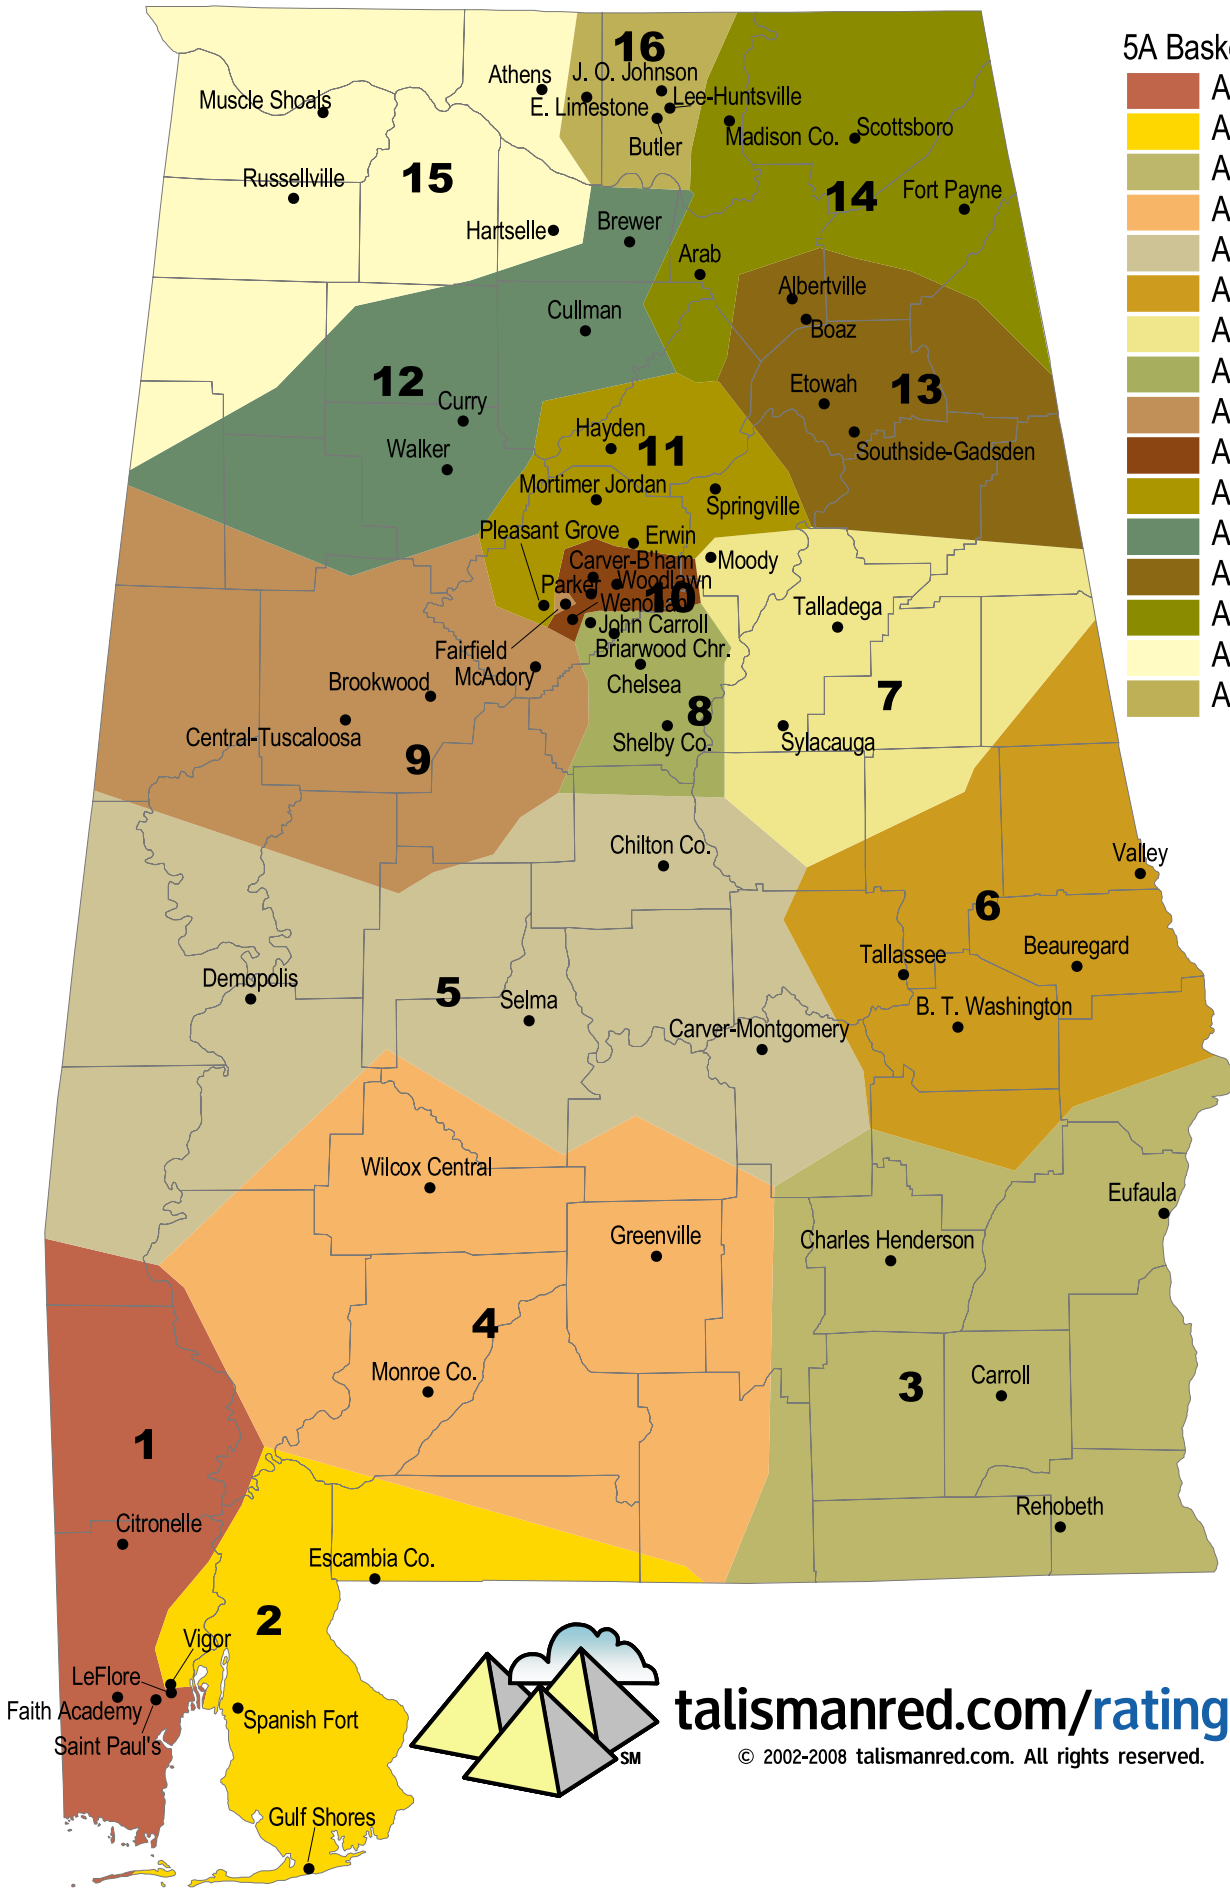

2008 Class 5A Basketball

5A Basketball Areas

- Area 1
- Area 2
- Area 3
- Area 4
- Area 5
- Area 6
- Area 7
- Area 8
- Area 9
- Area 10
- Area 11
- Area 12
- Area 13
- Area 14
- Area 15
- Area 16

talismanred.com/ratings

Area 3

Carroll
Charles Henderson
Eufaula
Rehobeth

Area 4

Greenville
Monroe Co.
Wilcox Central

Area 5

Carver Montgomery
Chilton Co.
Demopolis
Selma

Area 6

B. T. Washington
Beauregard
Tallassee
Valley

Area 7

Moody
Sylacauga
Talladega

Area 8

Briarwood Chr.
Chelsea
John Carroll
Shelby Co.

Area 9

Brookwood
Central Tuscaloosa
Fairfield
McAdory

Area 10

Carver Birmingham
Parker
Wenonah
Woodlawn

Area 15

Athens
Hartselle
Muscle Shoals
Russellville

Area 16

Butler
East Limestone
J. O. Johnson
Lee Huntsville