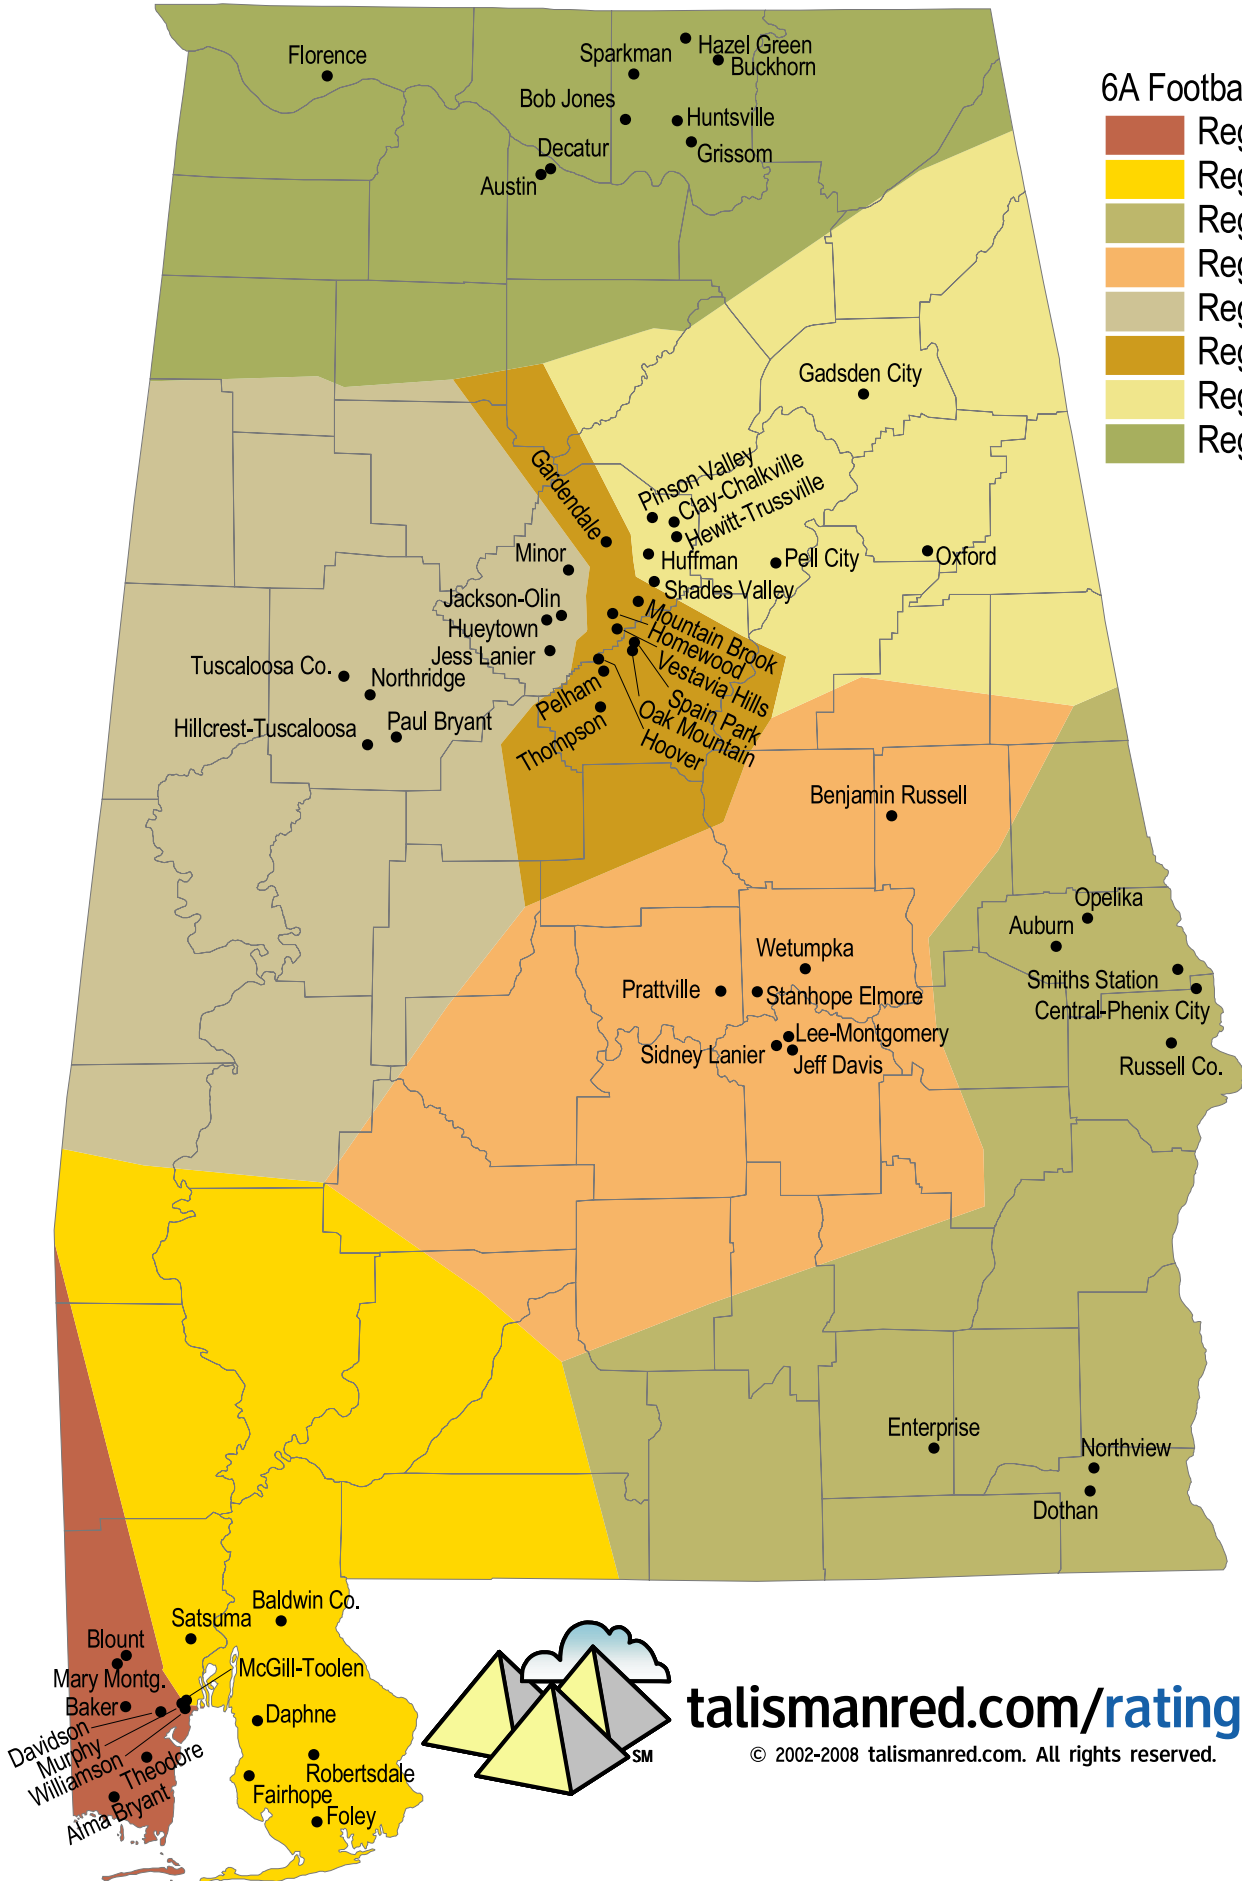

2008 Class 6A Football

6A Football Regions

-  Region 1
-  Region 2
-  Region 3
-  Region 4
-  Region 5
-  Region 6
-  Region 7
-  Region 8

talismanred.com/ratings

© 2002-2008 talismanred.com. All rights reserved.

2008-2009 ALABAMA HIGH SCHOOL FOOTBALL ALIGNMENT -- CLASS 6A

Region 1

Alma Bryant
Baker
Blount
Davidson
Mary Montgomery
Murphy
Theodore
Williamson

Region 2

Baldwin Co.
Daphne
Fairhope
Foley
McGill-Toolen
Robertsdale
Satsuma

Region 3

Auburn
Central Phenix City
Dothan
Enterprise
Northview
Opelika
Russell Co.
Smiths Station

Region 4

Benjamin Russell
Jeff Davis
Lee Montgomery
Prattville
Sidney Lanier
Stanhope Elmore
Wetumpka

Region 5

Region 7

Clay Chalkville
Gadsden City
Hewitt-Trussville
Huffman
Oxford
Pell City
Pinson Valley
Shades Valley

Region 8

Austin
Bob Jones
Buckhorn
Decatur
Florence
Grissom
Hazel Green
Huntsville
Sparkman